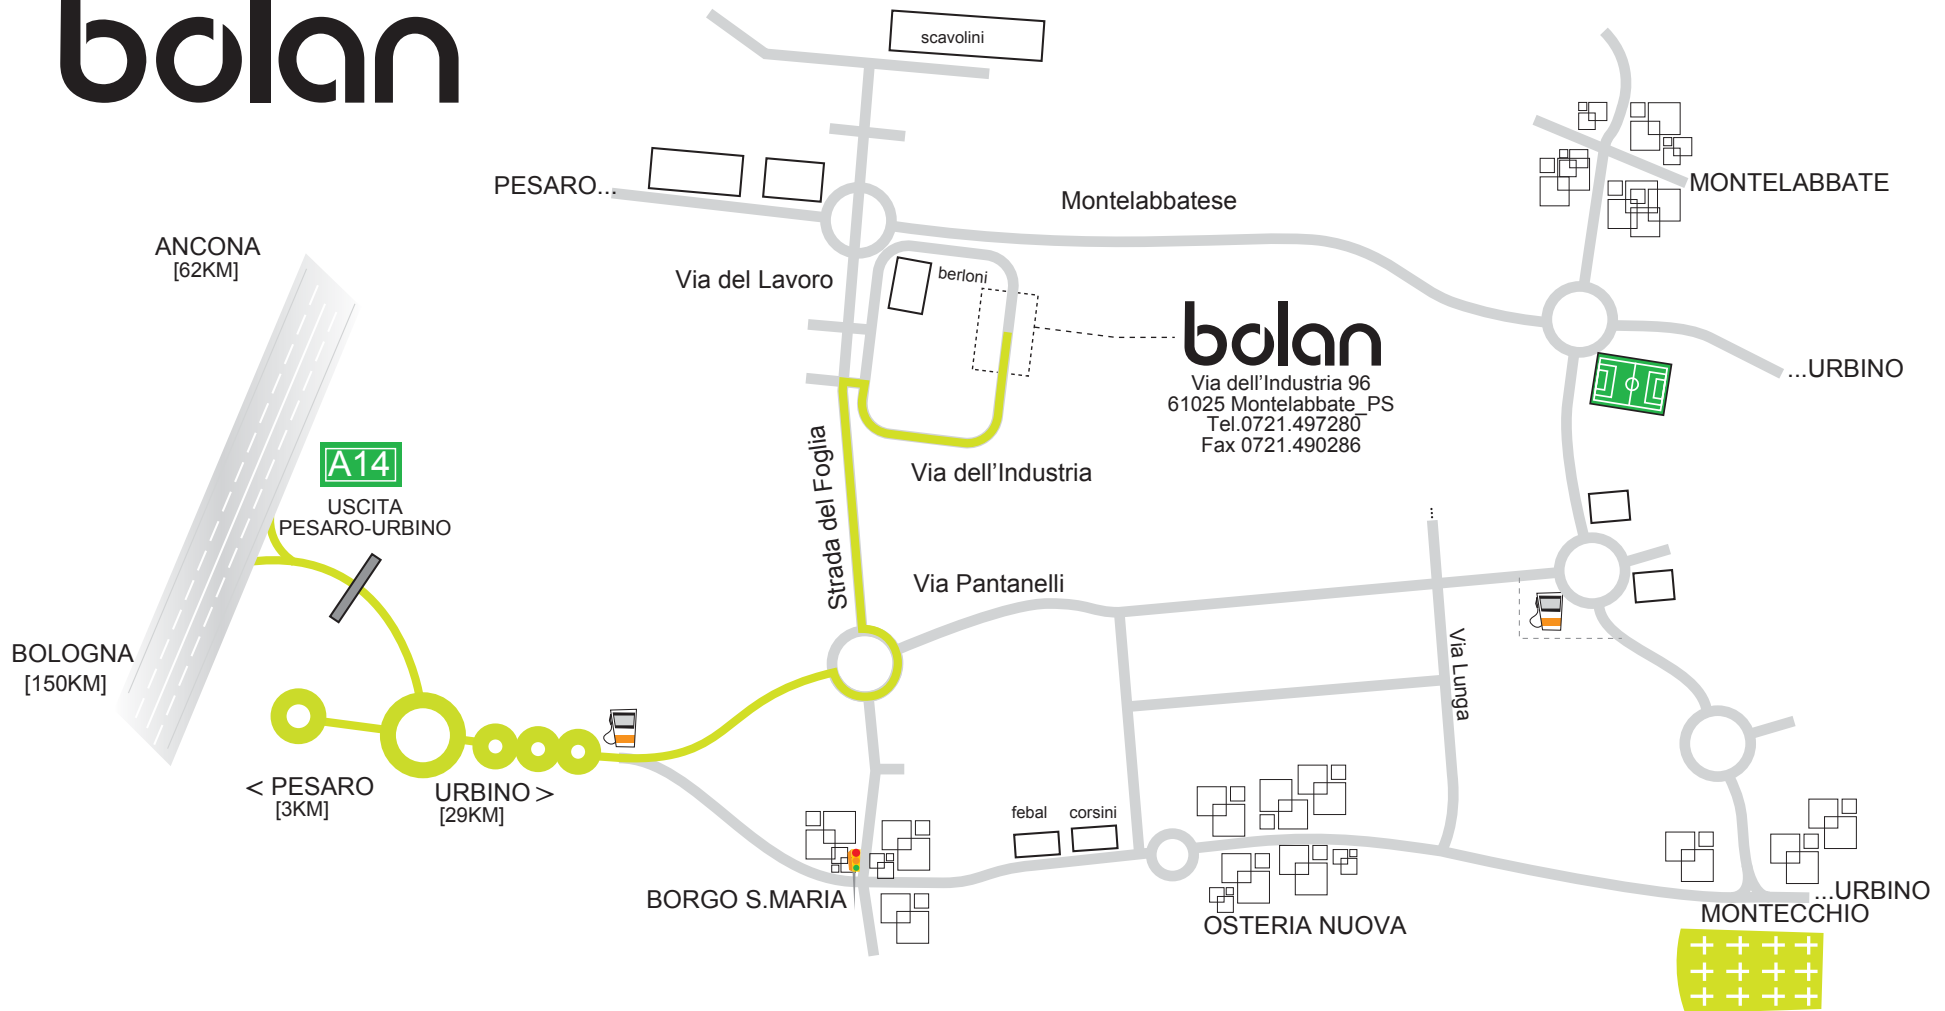

bolan

AMBIENTE BAGNO

At 4 Km far away from the A14 exit motorway [Pesaro] direction Urbino, follow the road signs of Montelabbate [industrial area].
Bolan is 62 Km from Ancona connected by airport to the international airport of Roma, Milano Malpensa and Bologna

150 Km far away from Bologna
35 Km far away from the Rimini international airport
300 Km far away from Roma
360 Km far away from Milano