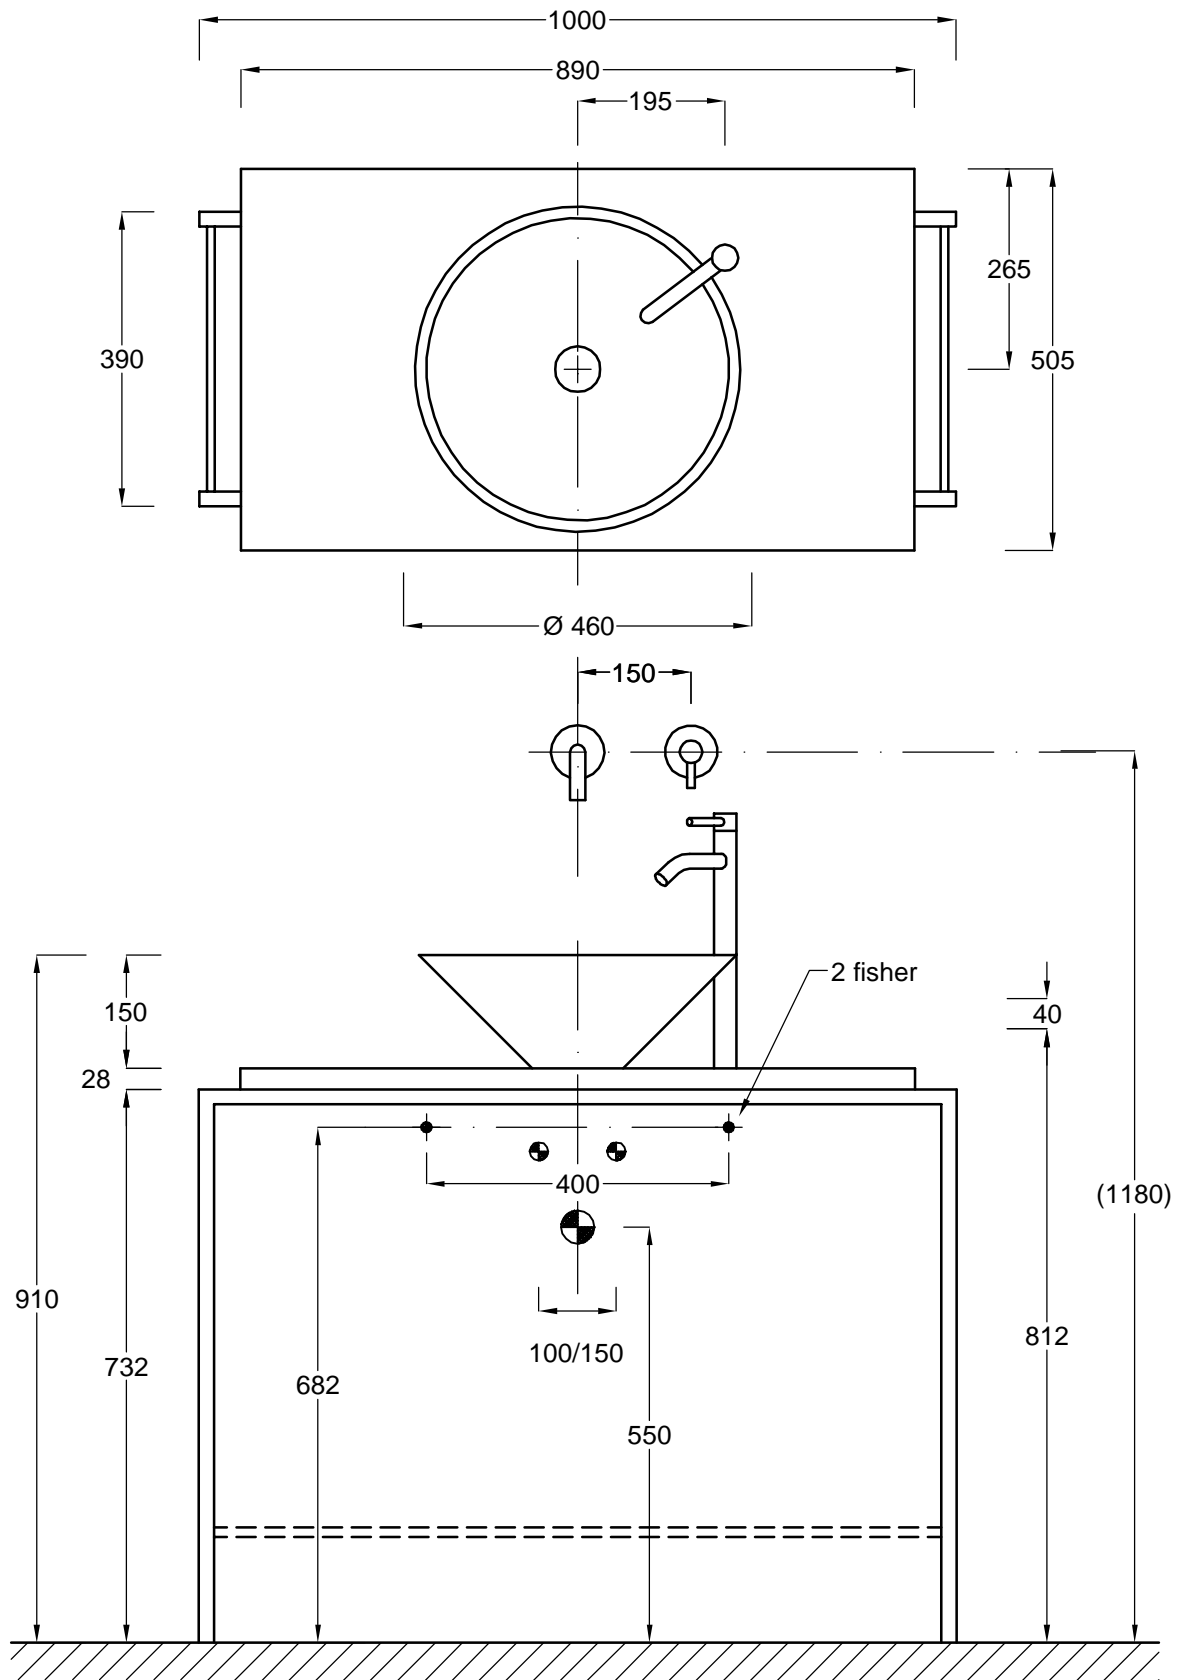

MOD. Pitagora	
COD.	COD.

balan

tel +39 0721 497280
fax +39 0721 490286

MOD.	Pitagora - square wash basin	
COD.		COD.

balan

tel +39 0721 497280
fax +39 0721 490286

MOD.	Pitagora - rondò wash basin	
COD.		COD.

balan

tel +39 0721 497280
fax +39 0721 490286

MOD.	Pitagora - forged glass top	
COD.		COD.

balan

tel +39 0721 497280
fax +39 0721 490286

MOD. Pitagora - cono wash basin	
COD.	COD.