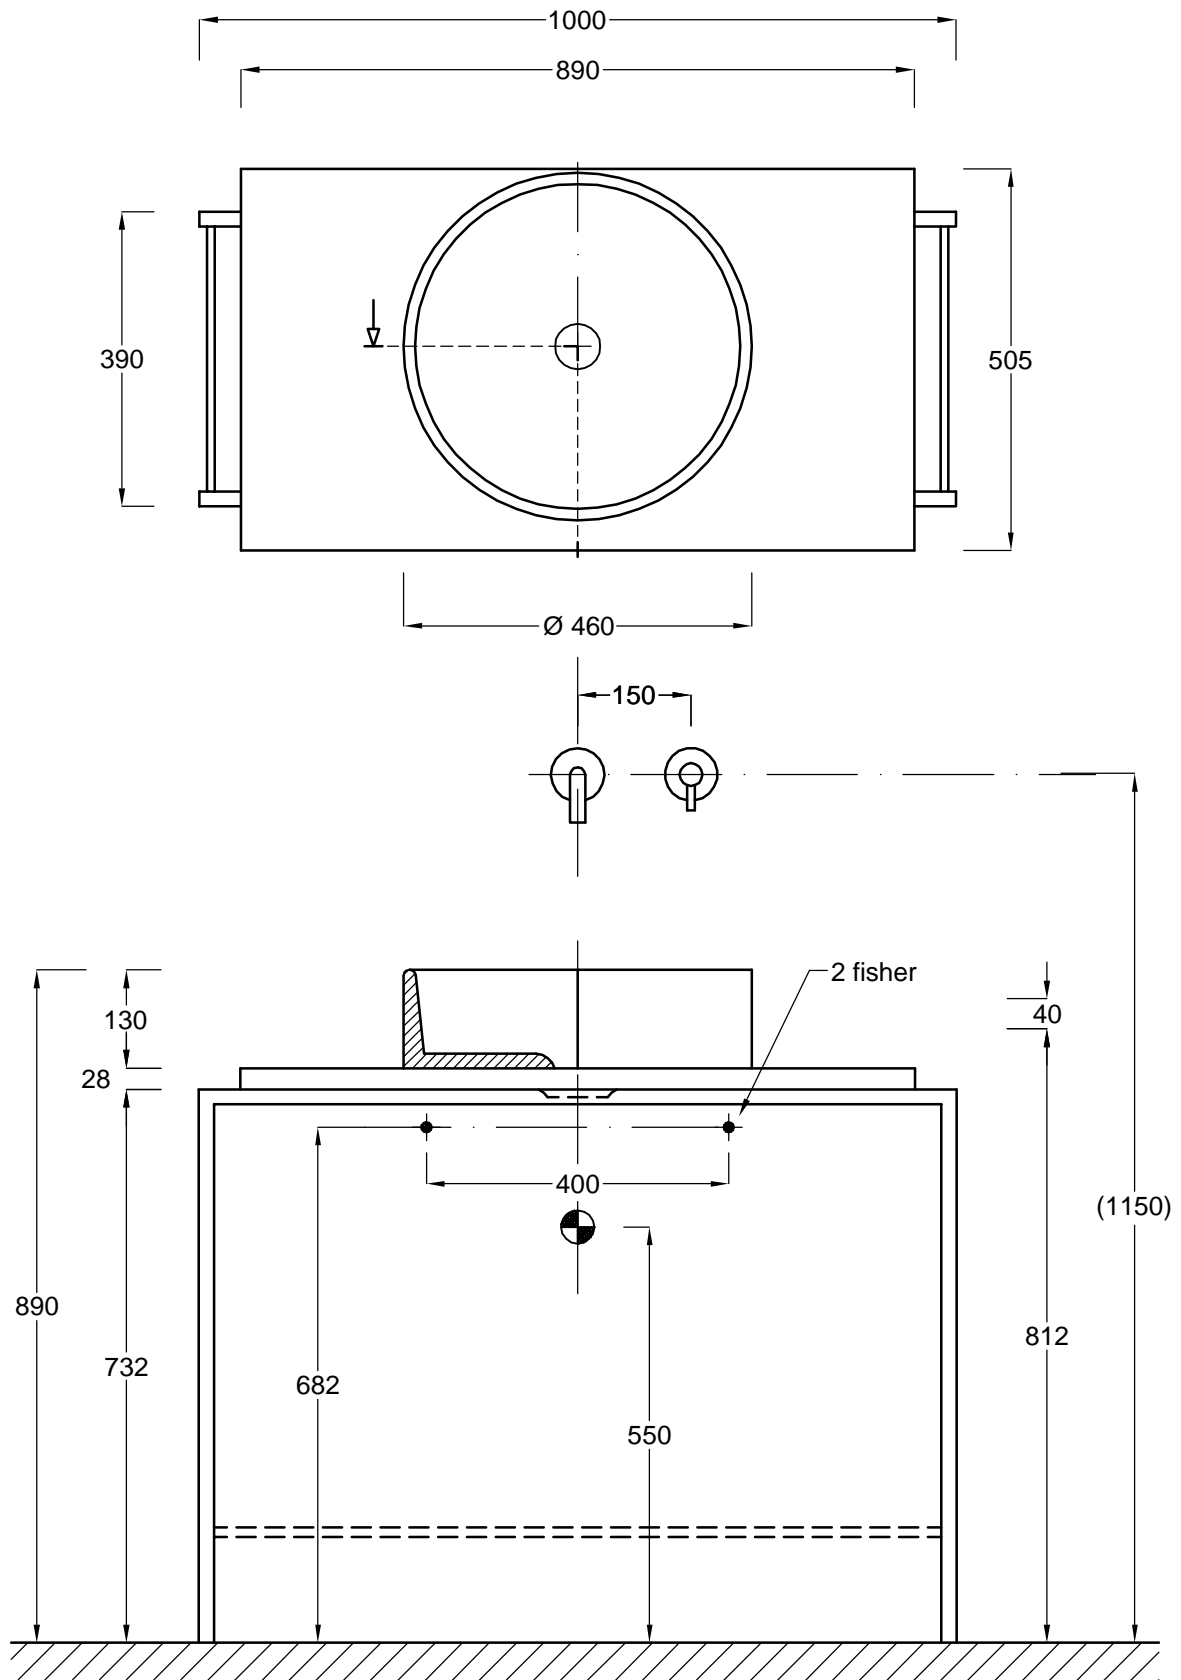

MOD. Pitagora	
COD.	COD.

balan

tel +39 0721 497280
fax +39 0721 490286

MOD.	Pitagora - square wash basin	
COD.		COD.

balan

tel +39 0721 497280
fax +39 0721 490286

MOD.	Pitagora - rondò wash basin	
COD.		COD.

balan

tel +39 0721 497280
fax +39 0721 490286

MOD.	Pitagora - forged glass top	
COD.		COD.

balan

tel +39 0721 497280
fax +39 0721 490286

MOD. Pitagora - cono wash basin	
COD.	COD.