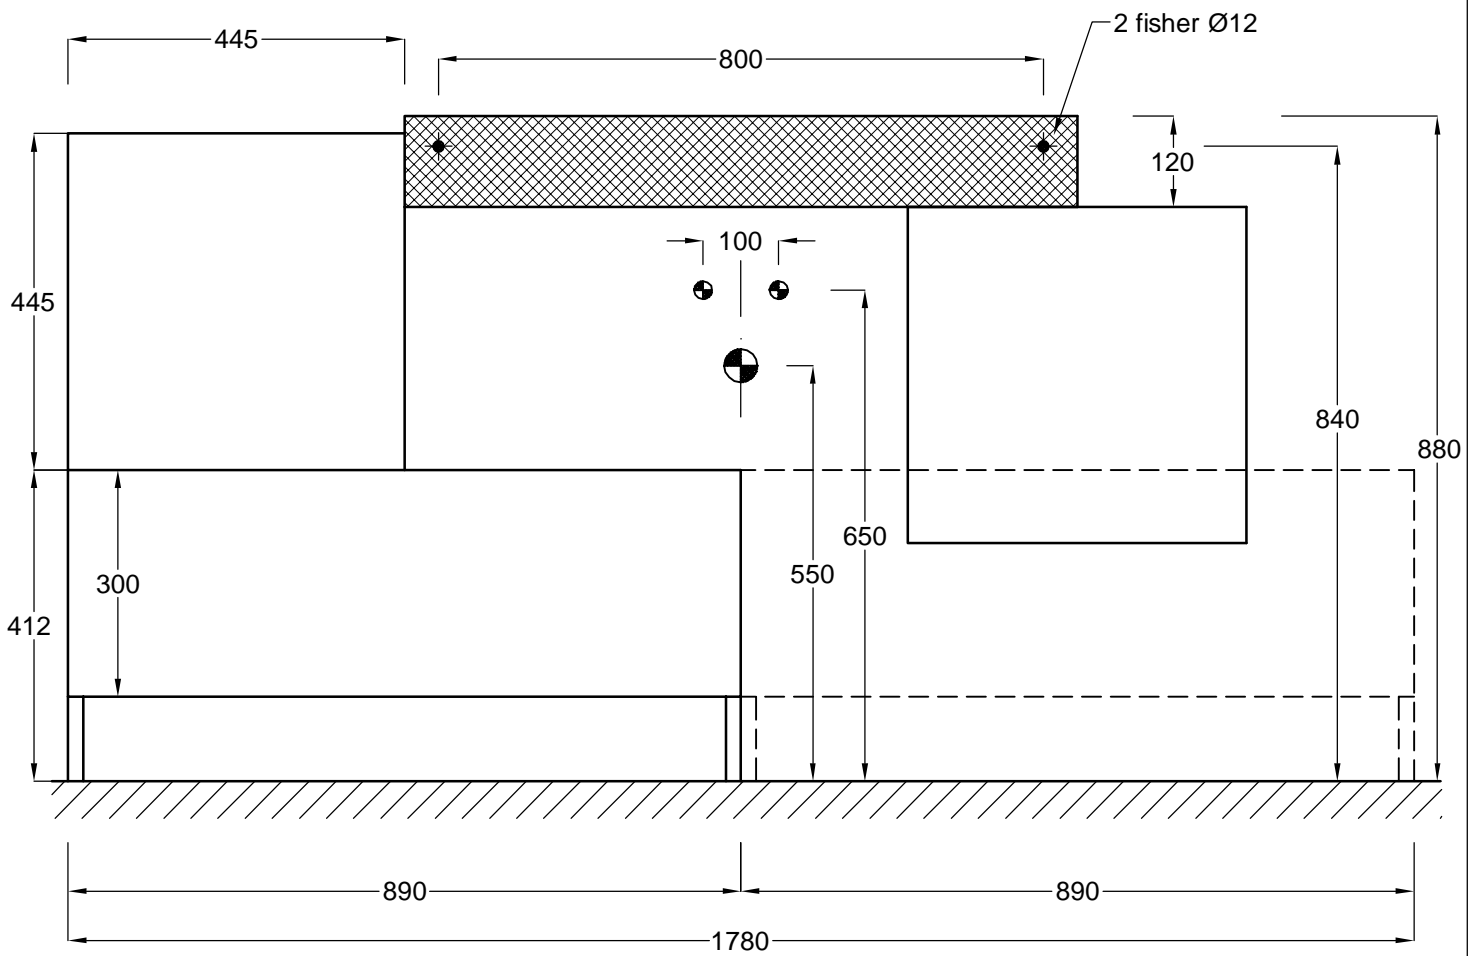

balan

tel +39 0721 497280
fax +39 0721 490286

MOD. Pitagora	
COD.	COD.