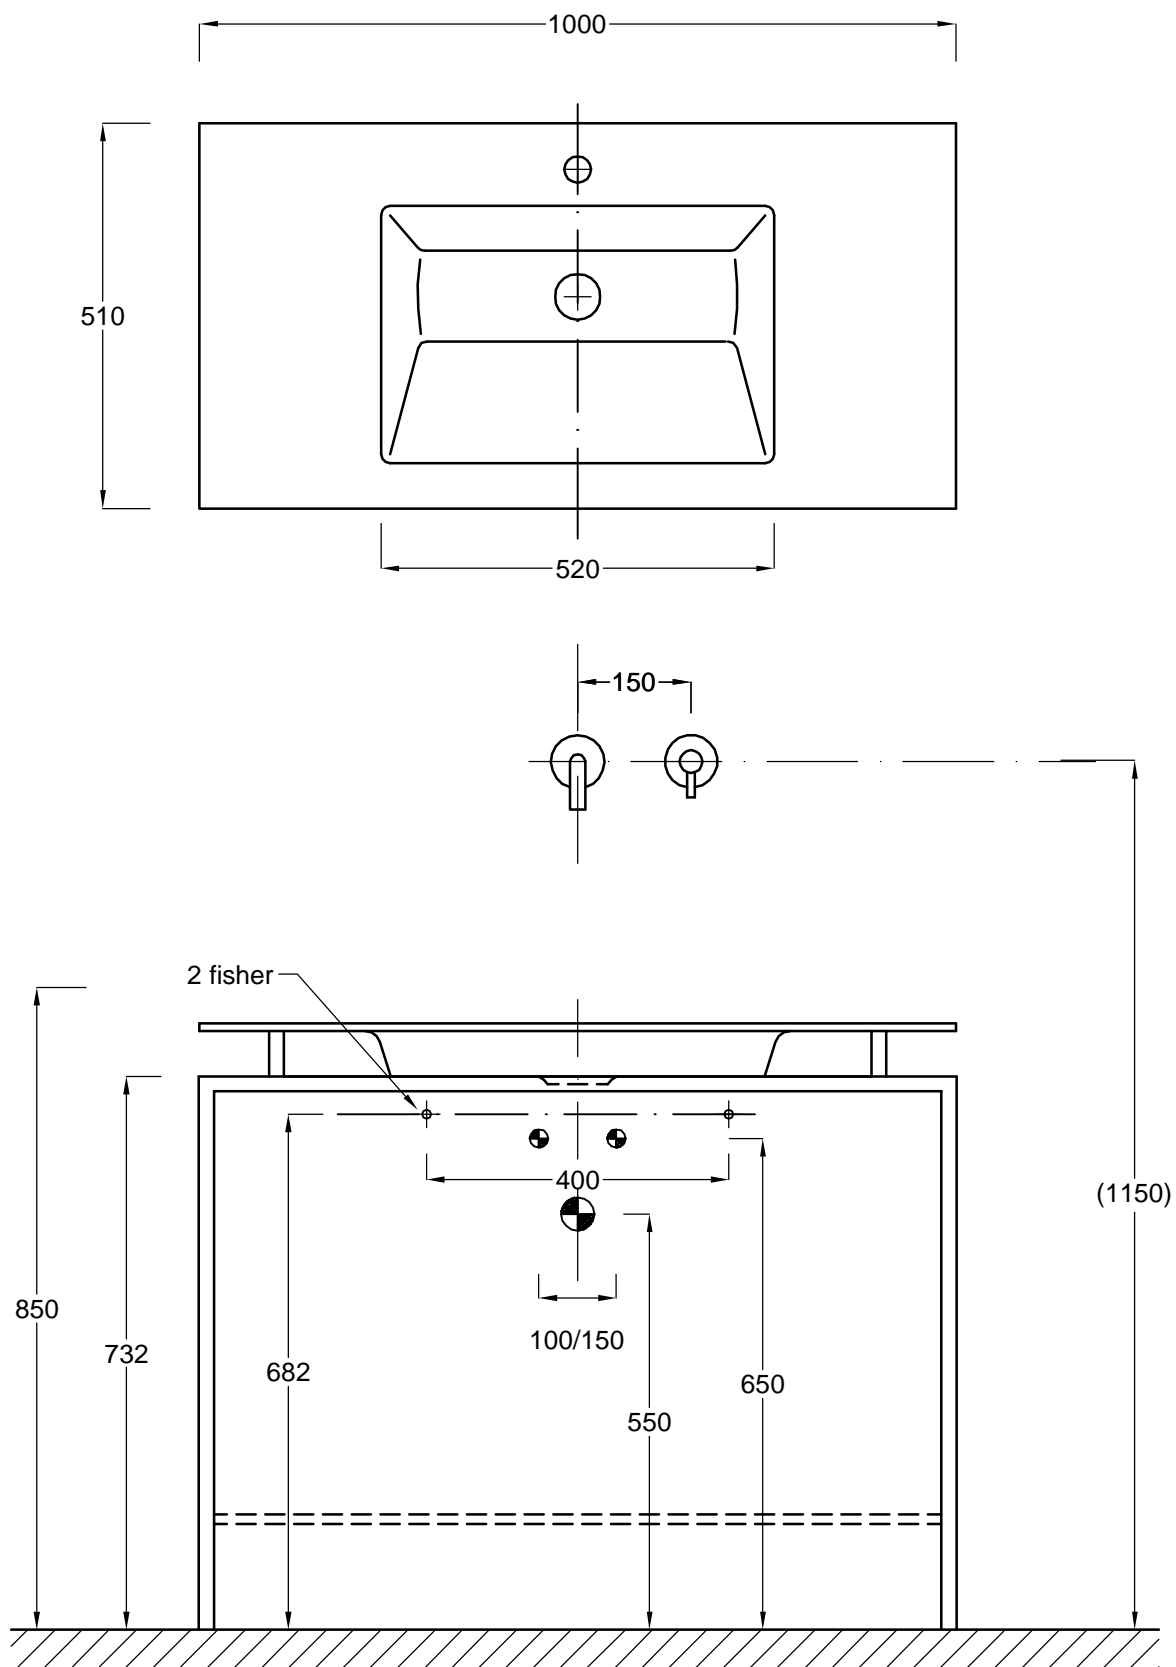

MOD. Pitagora	
COD.	COD.

balan

tel +39 0721 497280
fax +39 0721 490286

MOD.	Pitagora - square wash basin	
COD.		COD.

balan

tel +39 0721 497280
fax +39 0721 490286

MOD.	Pitagora - rondò wash basin	
COD.		COD.

balan

tel +39 0721 497280
fax +39 0721 490286

MOD.	Pitagora - forged glass top	
COD.		COD.

balan

tel +39 0721 497280
fax +39 0721 490286

MOD. Pitagora - cono wash basin	
COD.	COD.