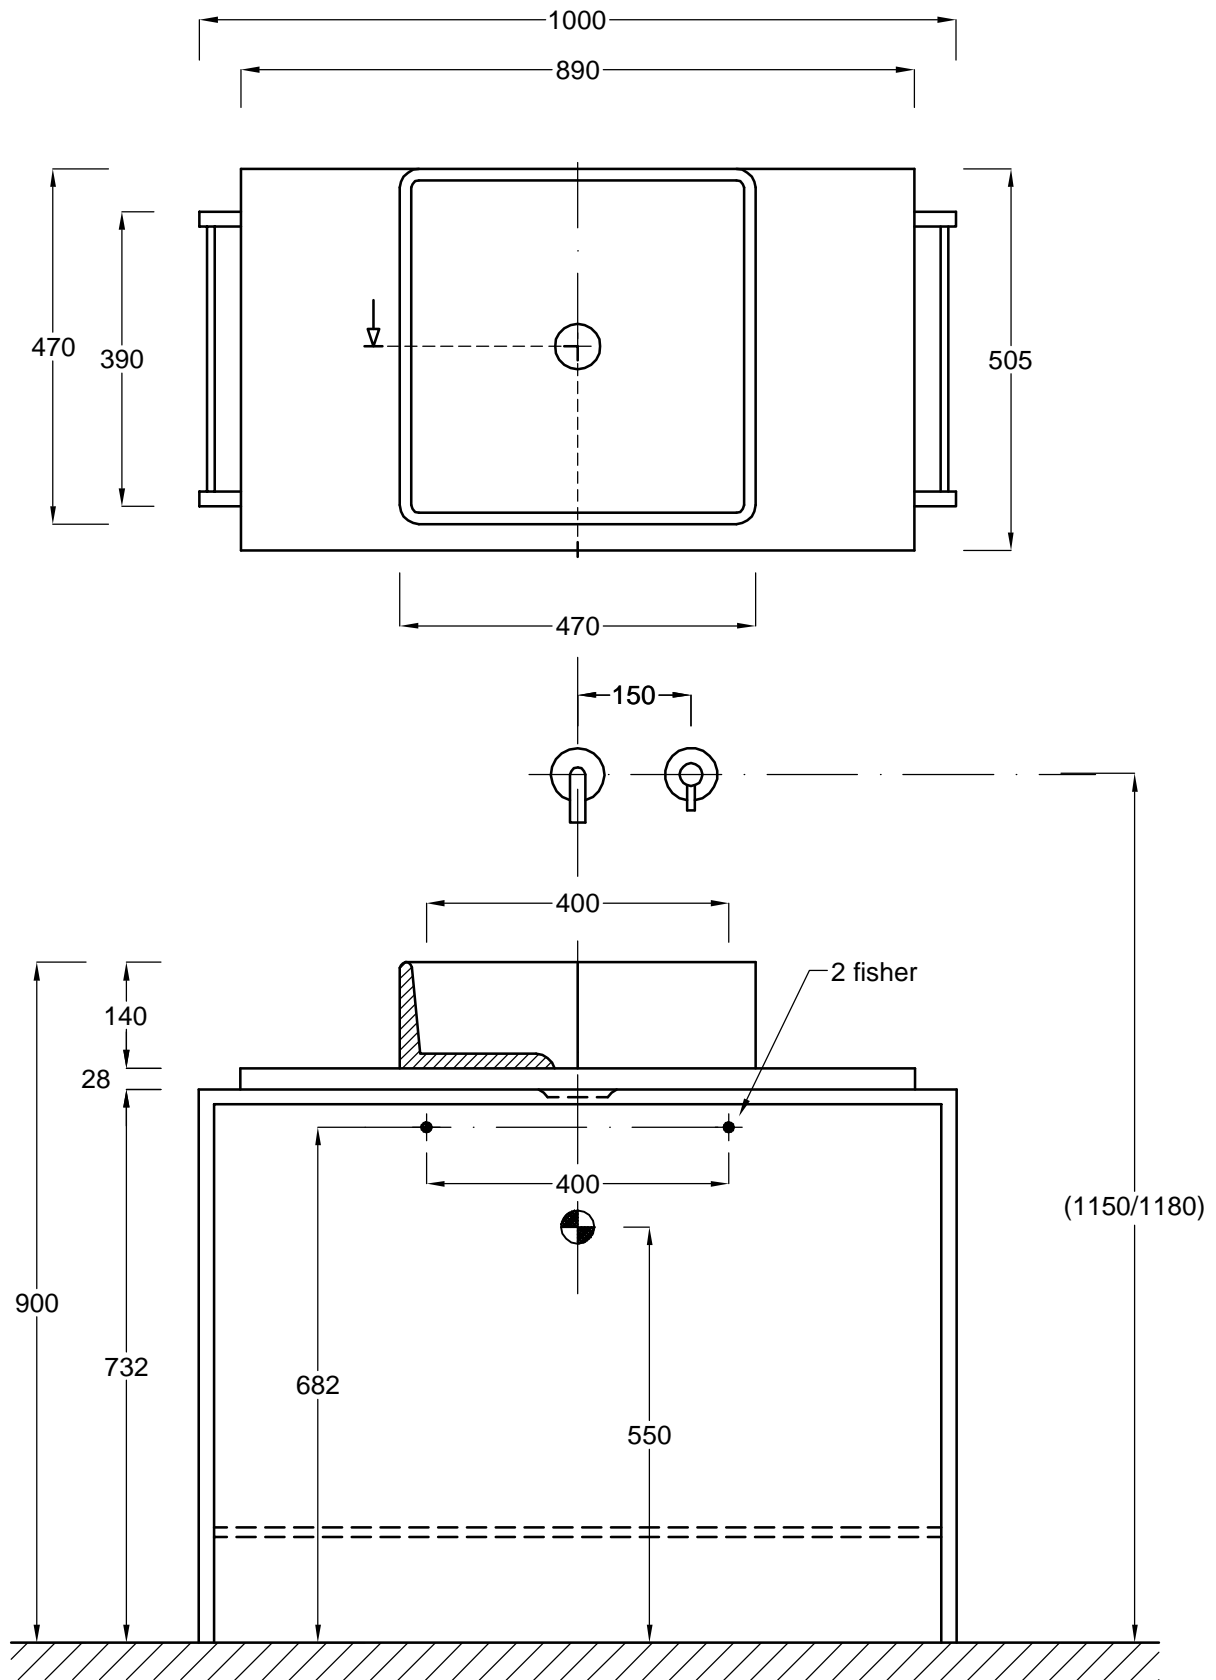

MOD. Pitagora	
COD.	COD.

balan

tel +39 0721 497280
fax +39 0721 490286

MOD.	Pitagora - square wash basin	
COD.		COD.

balan

tel +39 0721 497280
fax +39 0721 490286

MOD.	Pitagora - rondò wash basin	
COD.		COD.

balan

tel +39 0721 497280
fax +39 0721 490286

MOD.	Pitagora - forged glass top	
COD.		COD.

balan

tel +39 0721 497280
fax +39 0721 490286

MOD. Pitagora - cono wash basin	
COD.	COD.