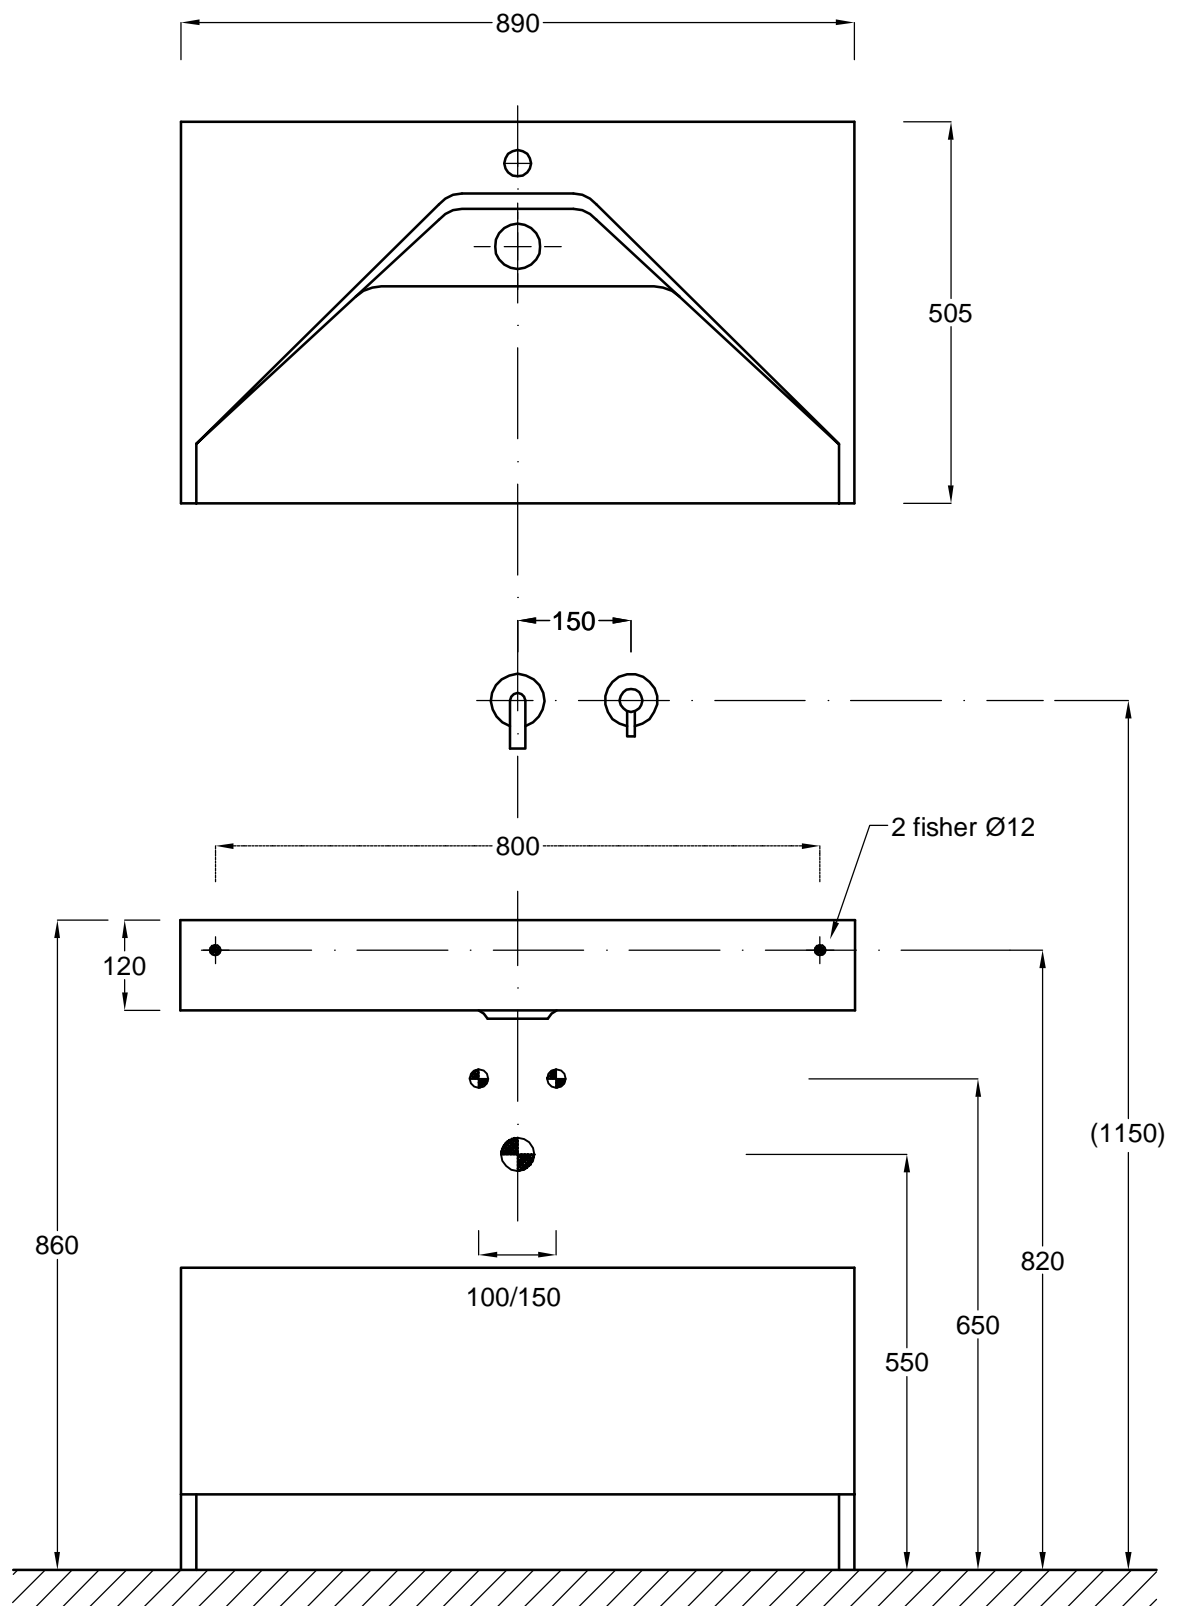

balan

tel +39 0721 497280
fax +39 0721 490286

MOD.	Pitagora - cristalplant wash basin	
COD.		COD.